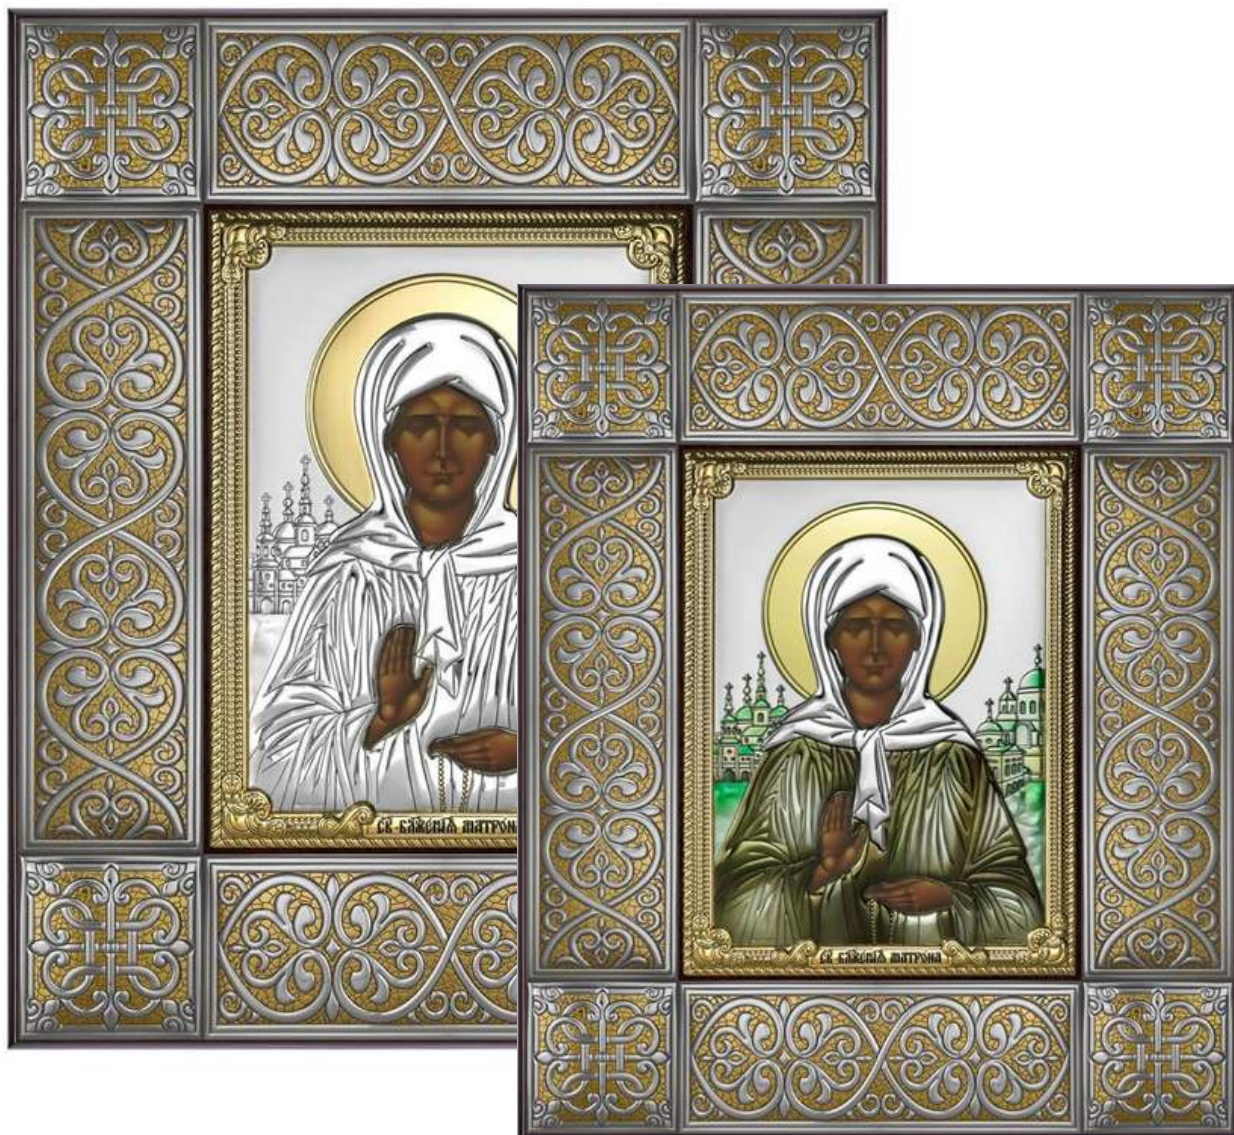

Matrona

Frame with glass

Q 31253 O
Q 31253 D

cm
34,5x41
cm
34,5x41