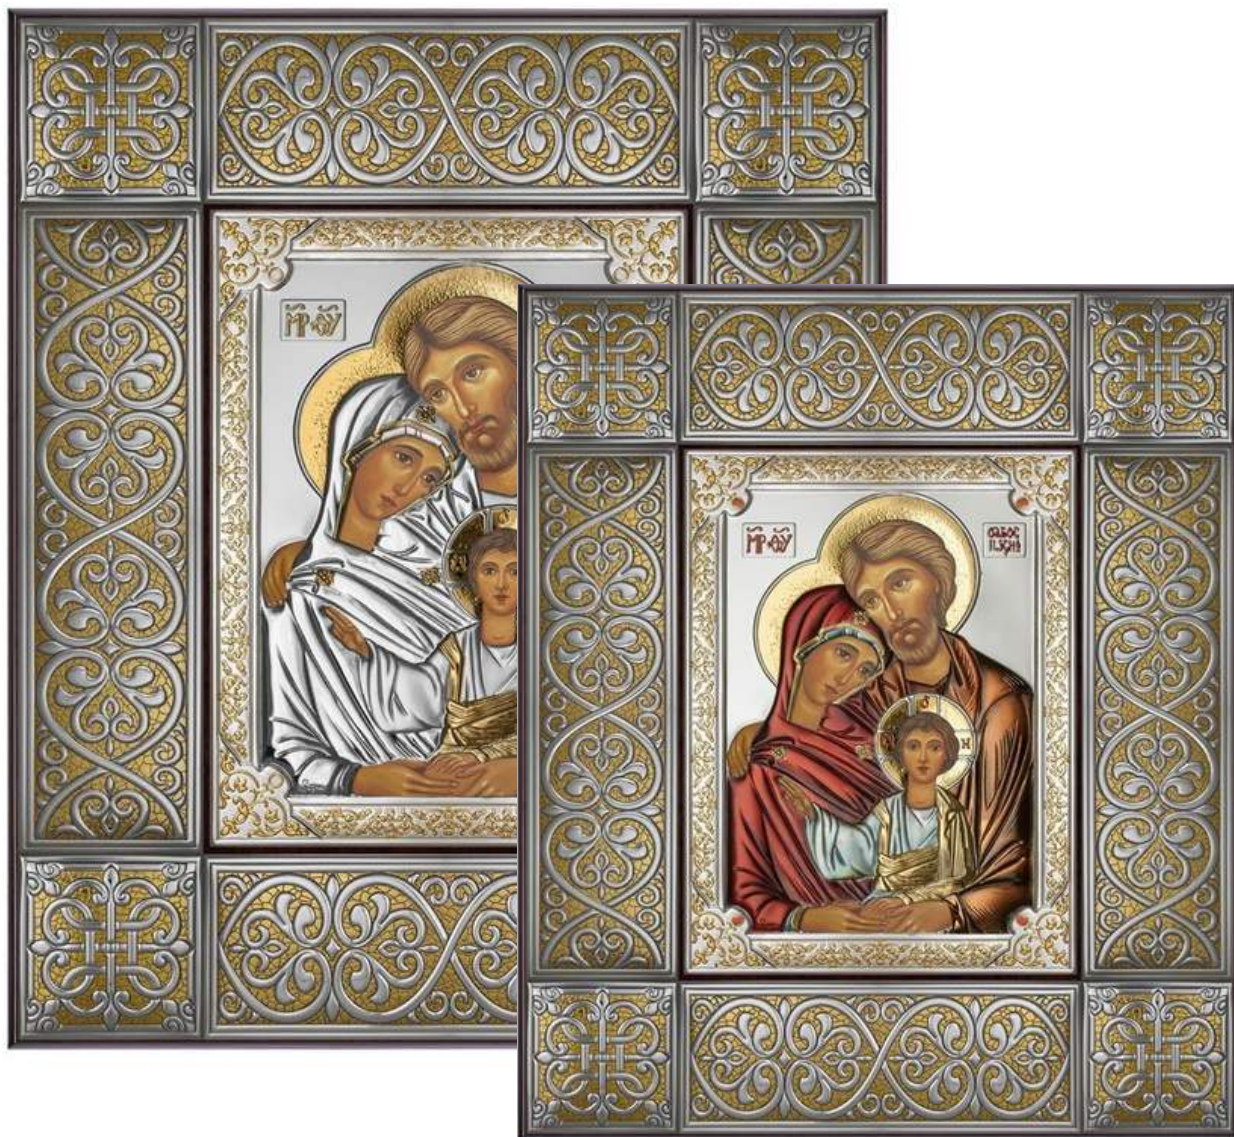

Holy Family
Frame with glass

Q 31172 O	cm
Q 31172 D	34,5x41
	cm
	34,5x41