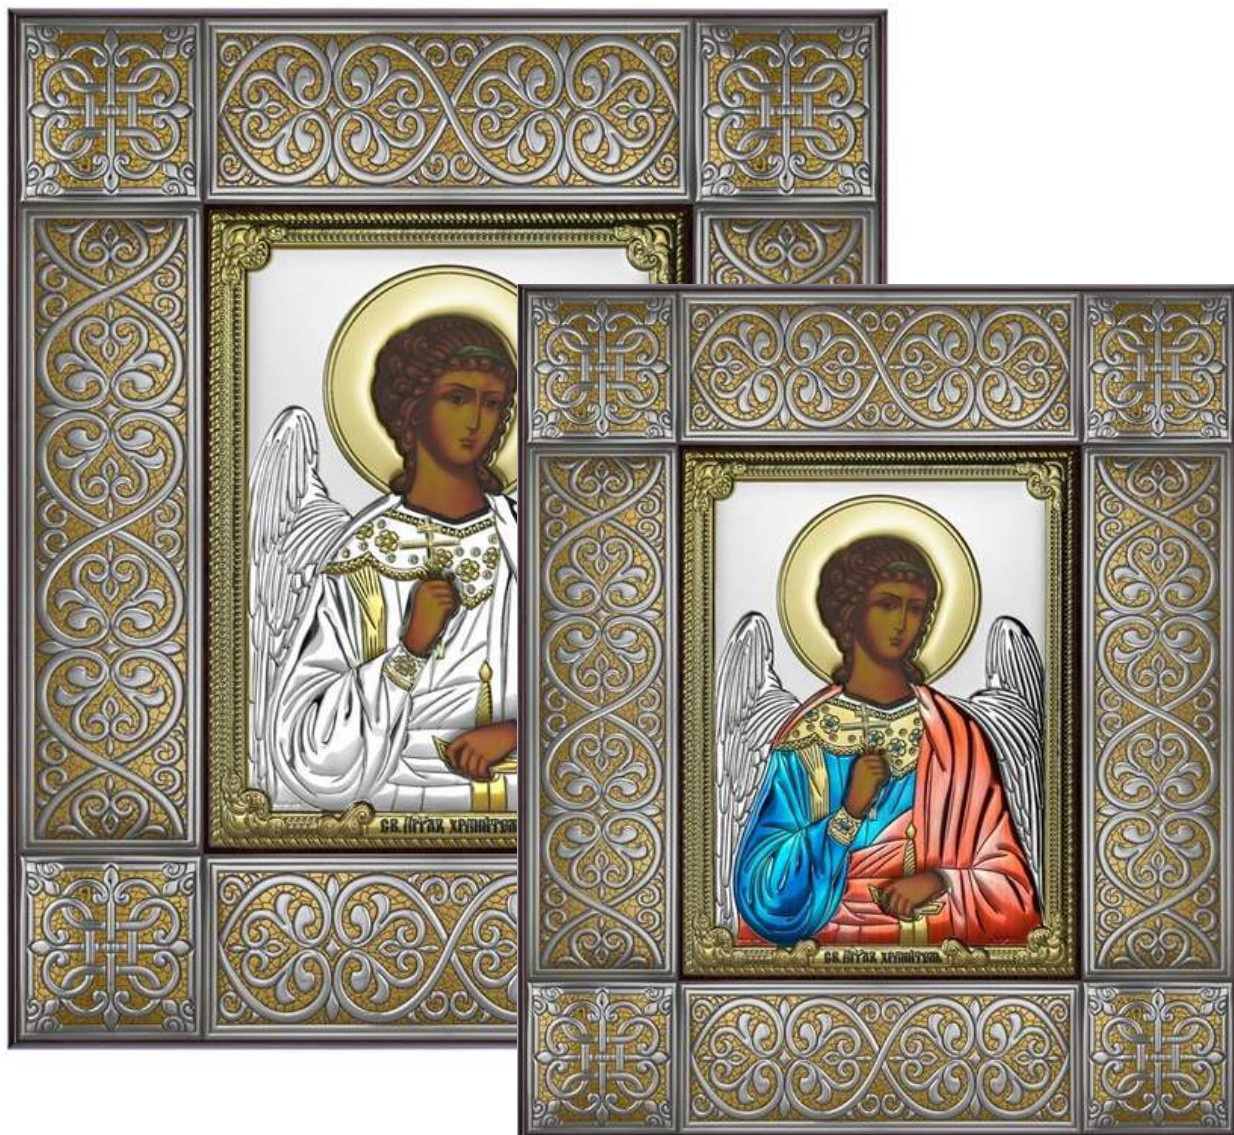

Guardian Angel

Frame with glass

Q 31246 O	cm
Q 31246 D	34,5x41
	cm
	34,5x41