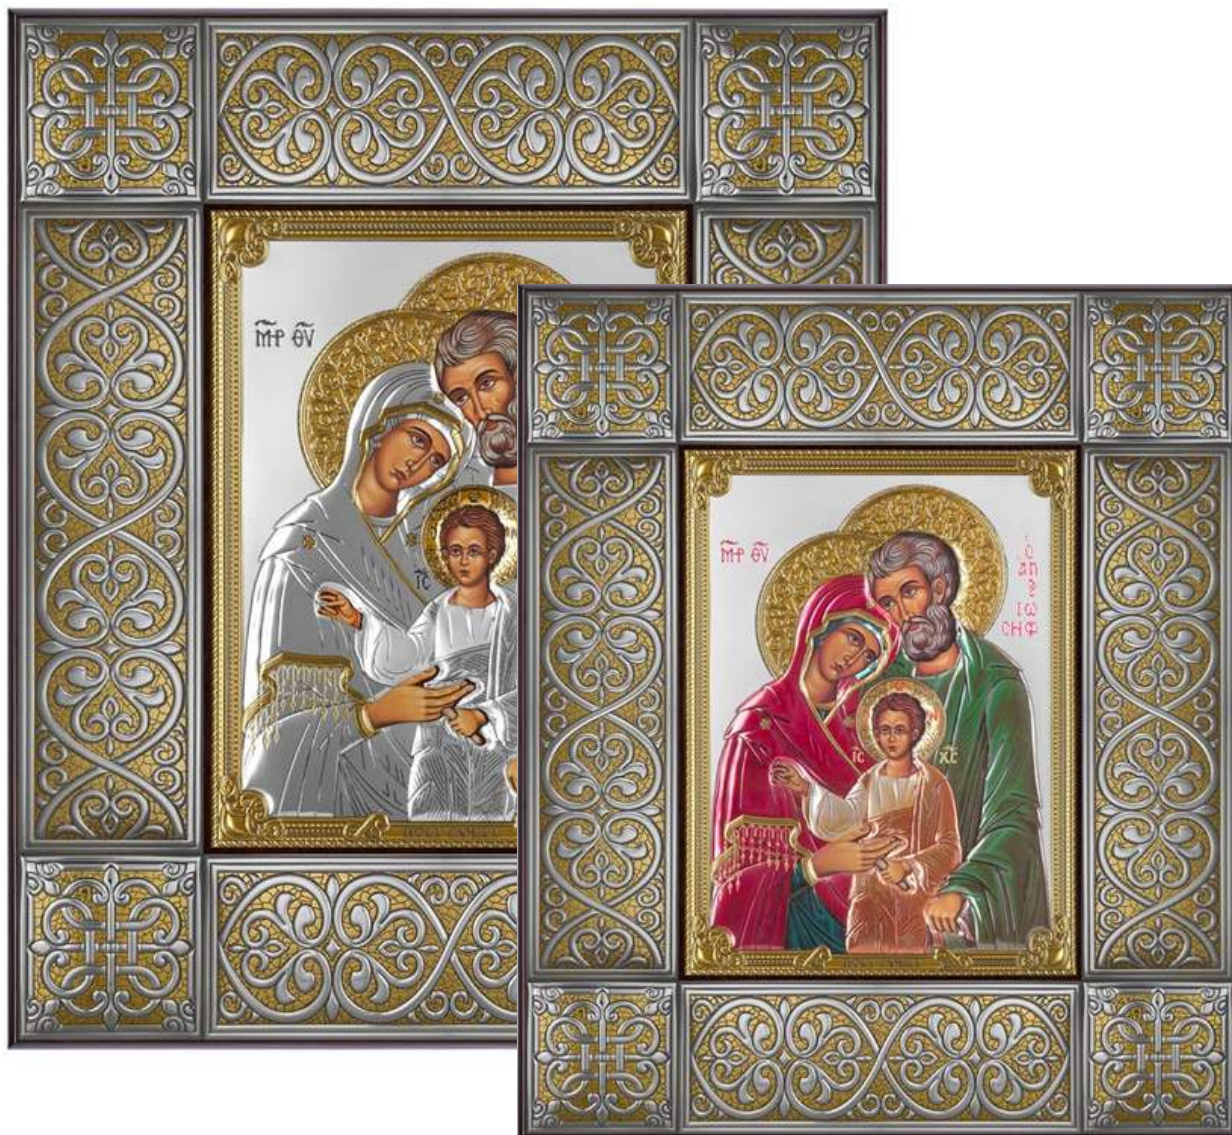

Holy Family

Frame with glass

Q 31238 O	cm 42x52
Q 31239 O	cm 34,5x41
Q 31238 D	cm 42x52
Q 31239 D	cm 34,5x41