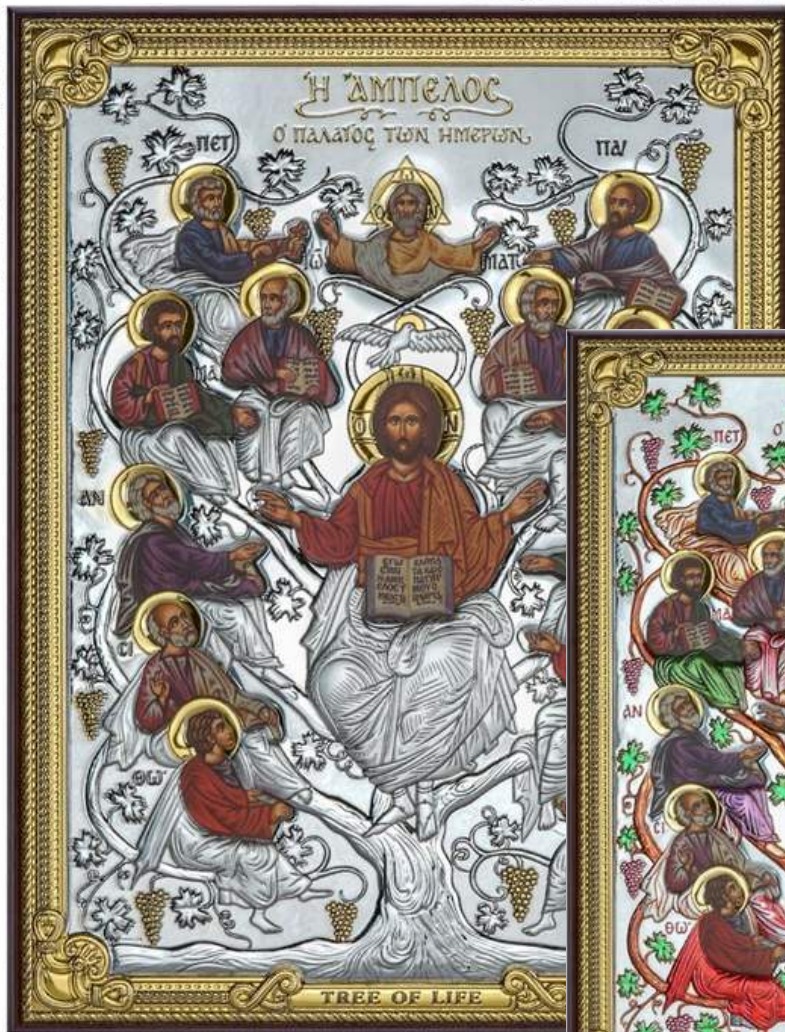

# Virgin Mary Paramythia

Virgin Mary  
Paramythia

LA 31751 O cm 16,5x21

Virgin Mary  
Paramythia  
Frame

FM 31751 O cm 21x28

Frame with glass

FMG 31751 O cm 21x28

Tree Of Life